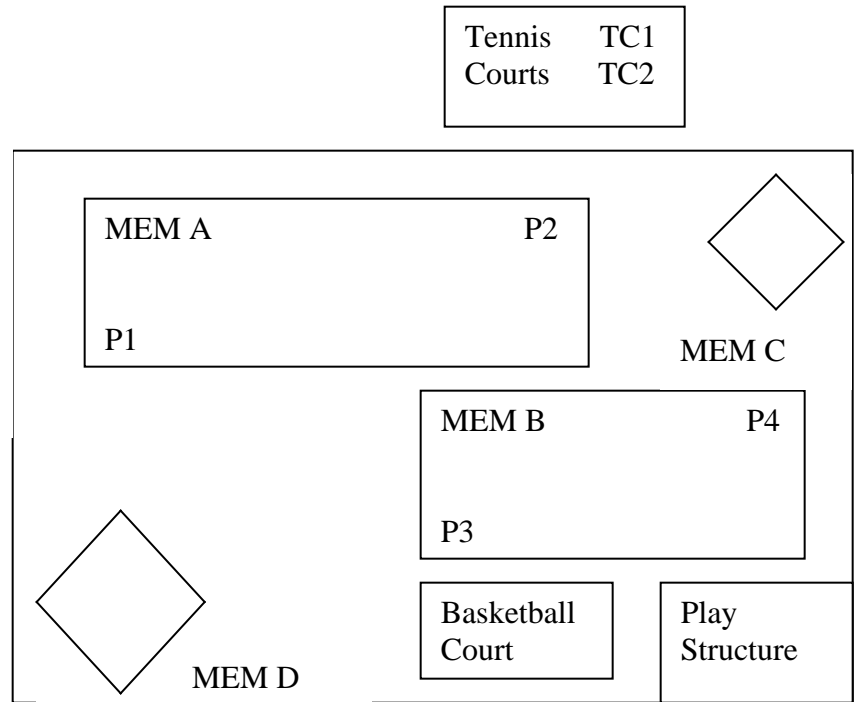

**Saco Parks & Recreation Fields**

**Burns School**

- MEM A – Fall – Football/Soccer  
Spring/Summer – Soft/T/Baseball
- MEM B – Fall – Soccer  
Spring/Summer – No Practice
- MEM C – Fall – Not in Use  
Spring/Summer – Softball
- MEM D – Fall – Not in Use  
Spring/Summer - Baseball

**Young School**

- Young A – Spring/Summer Softball  
Fall – Soccer
- Young B – Spring/Summer Soft/T/Baseball  
Fall - Soccer

**Fairfield**

Fairfield P1 – Practice areas for Minor League Baseball or Softball Soccer in Fall

Fairfield P2 - Practice areas for Minor League Baseball or Softball Soccer in Fall