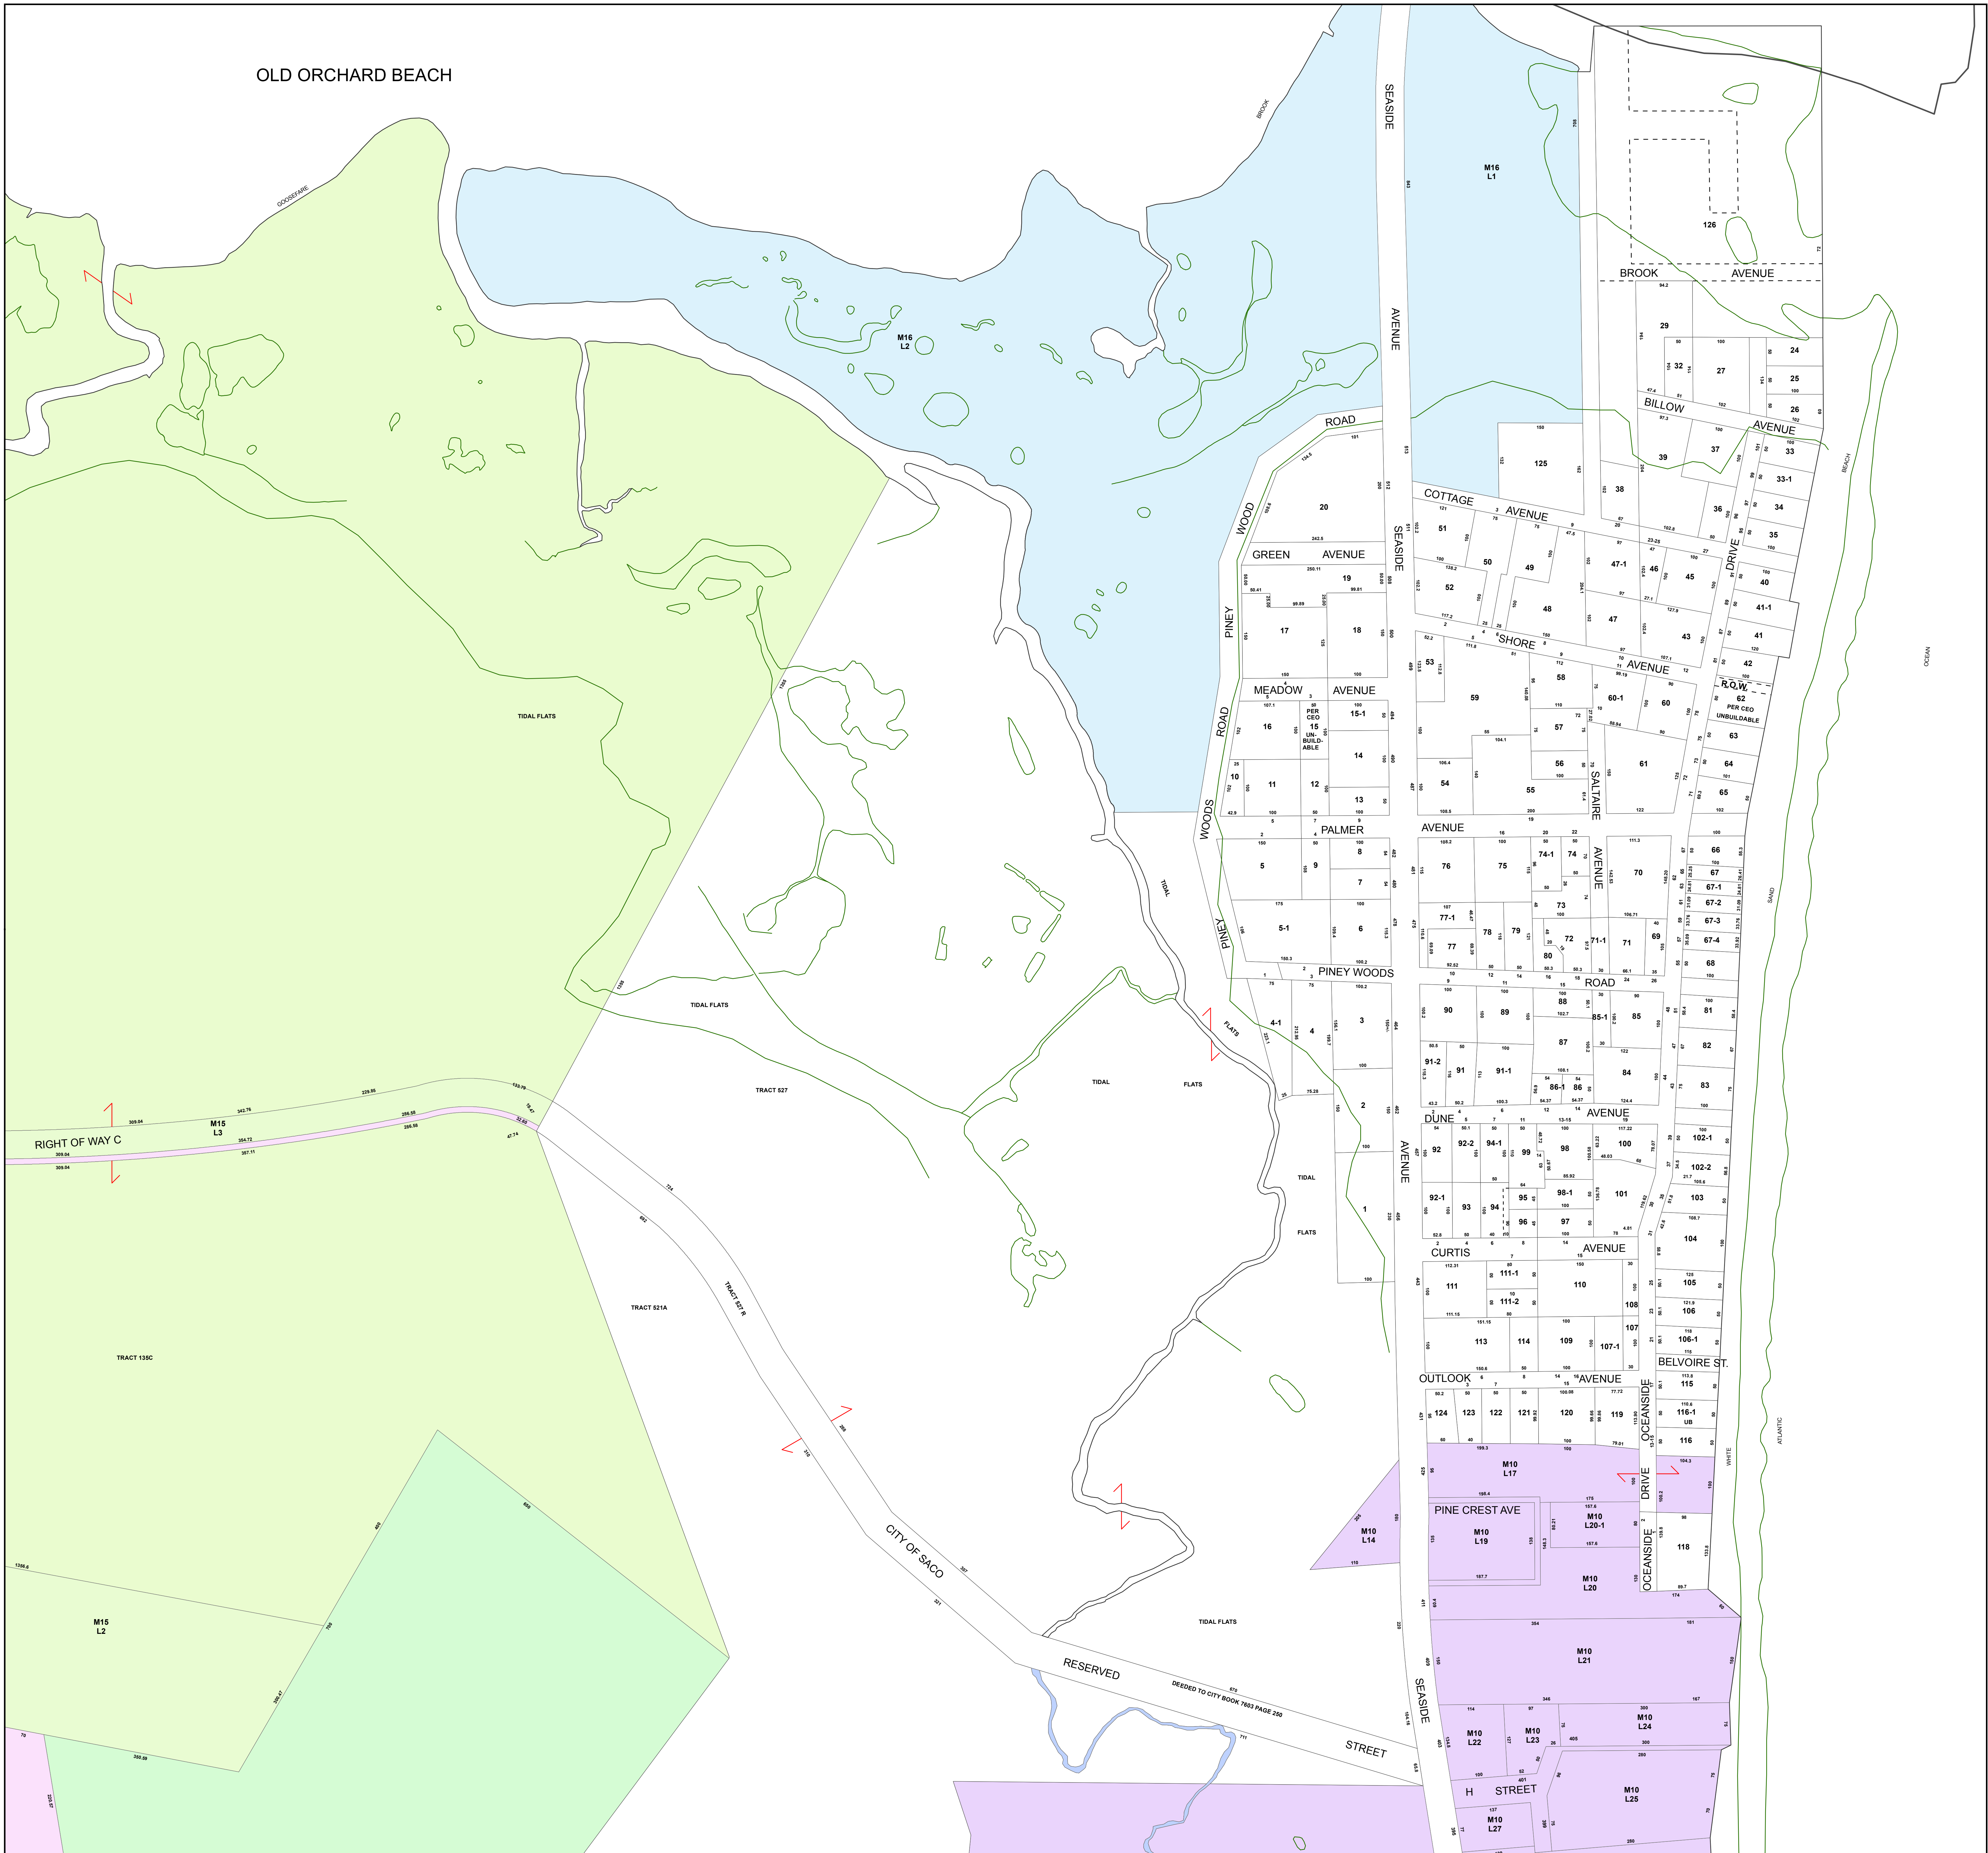

OLD ORCHARD BEACH

- Misc
- Condo
- --- Easement/ROW
- Hook
- Hydro
- Bordering Towns
- --- Private ROW
- Railway

Map as of April 1, 2014

Scale: 1 inch = 100

CITY OF SACO
YORK COUNTY, MAINE

Tax Map
Number 11